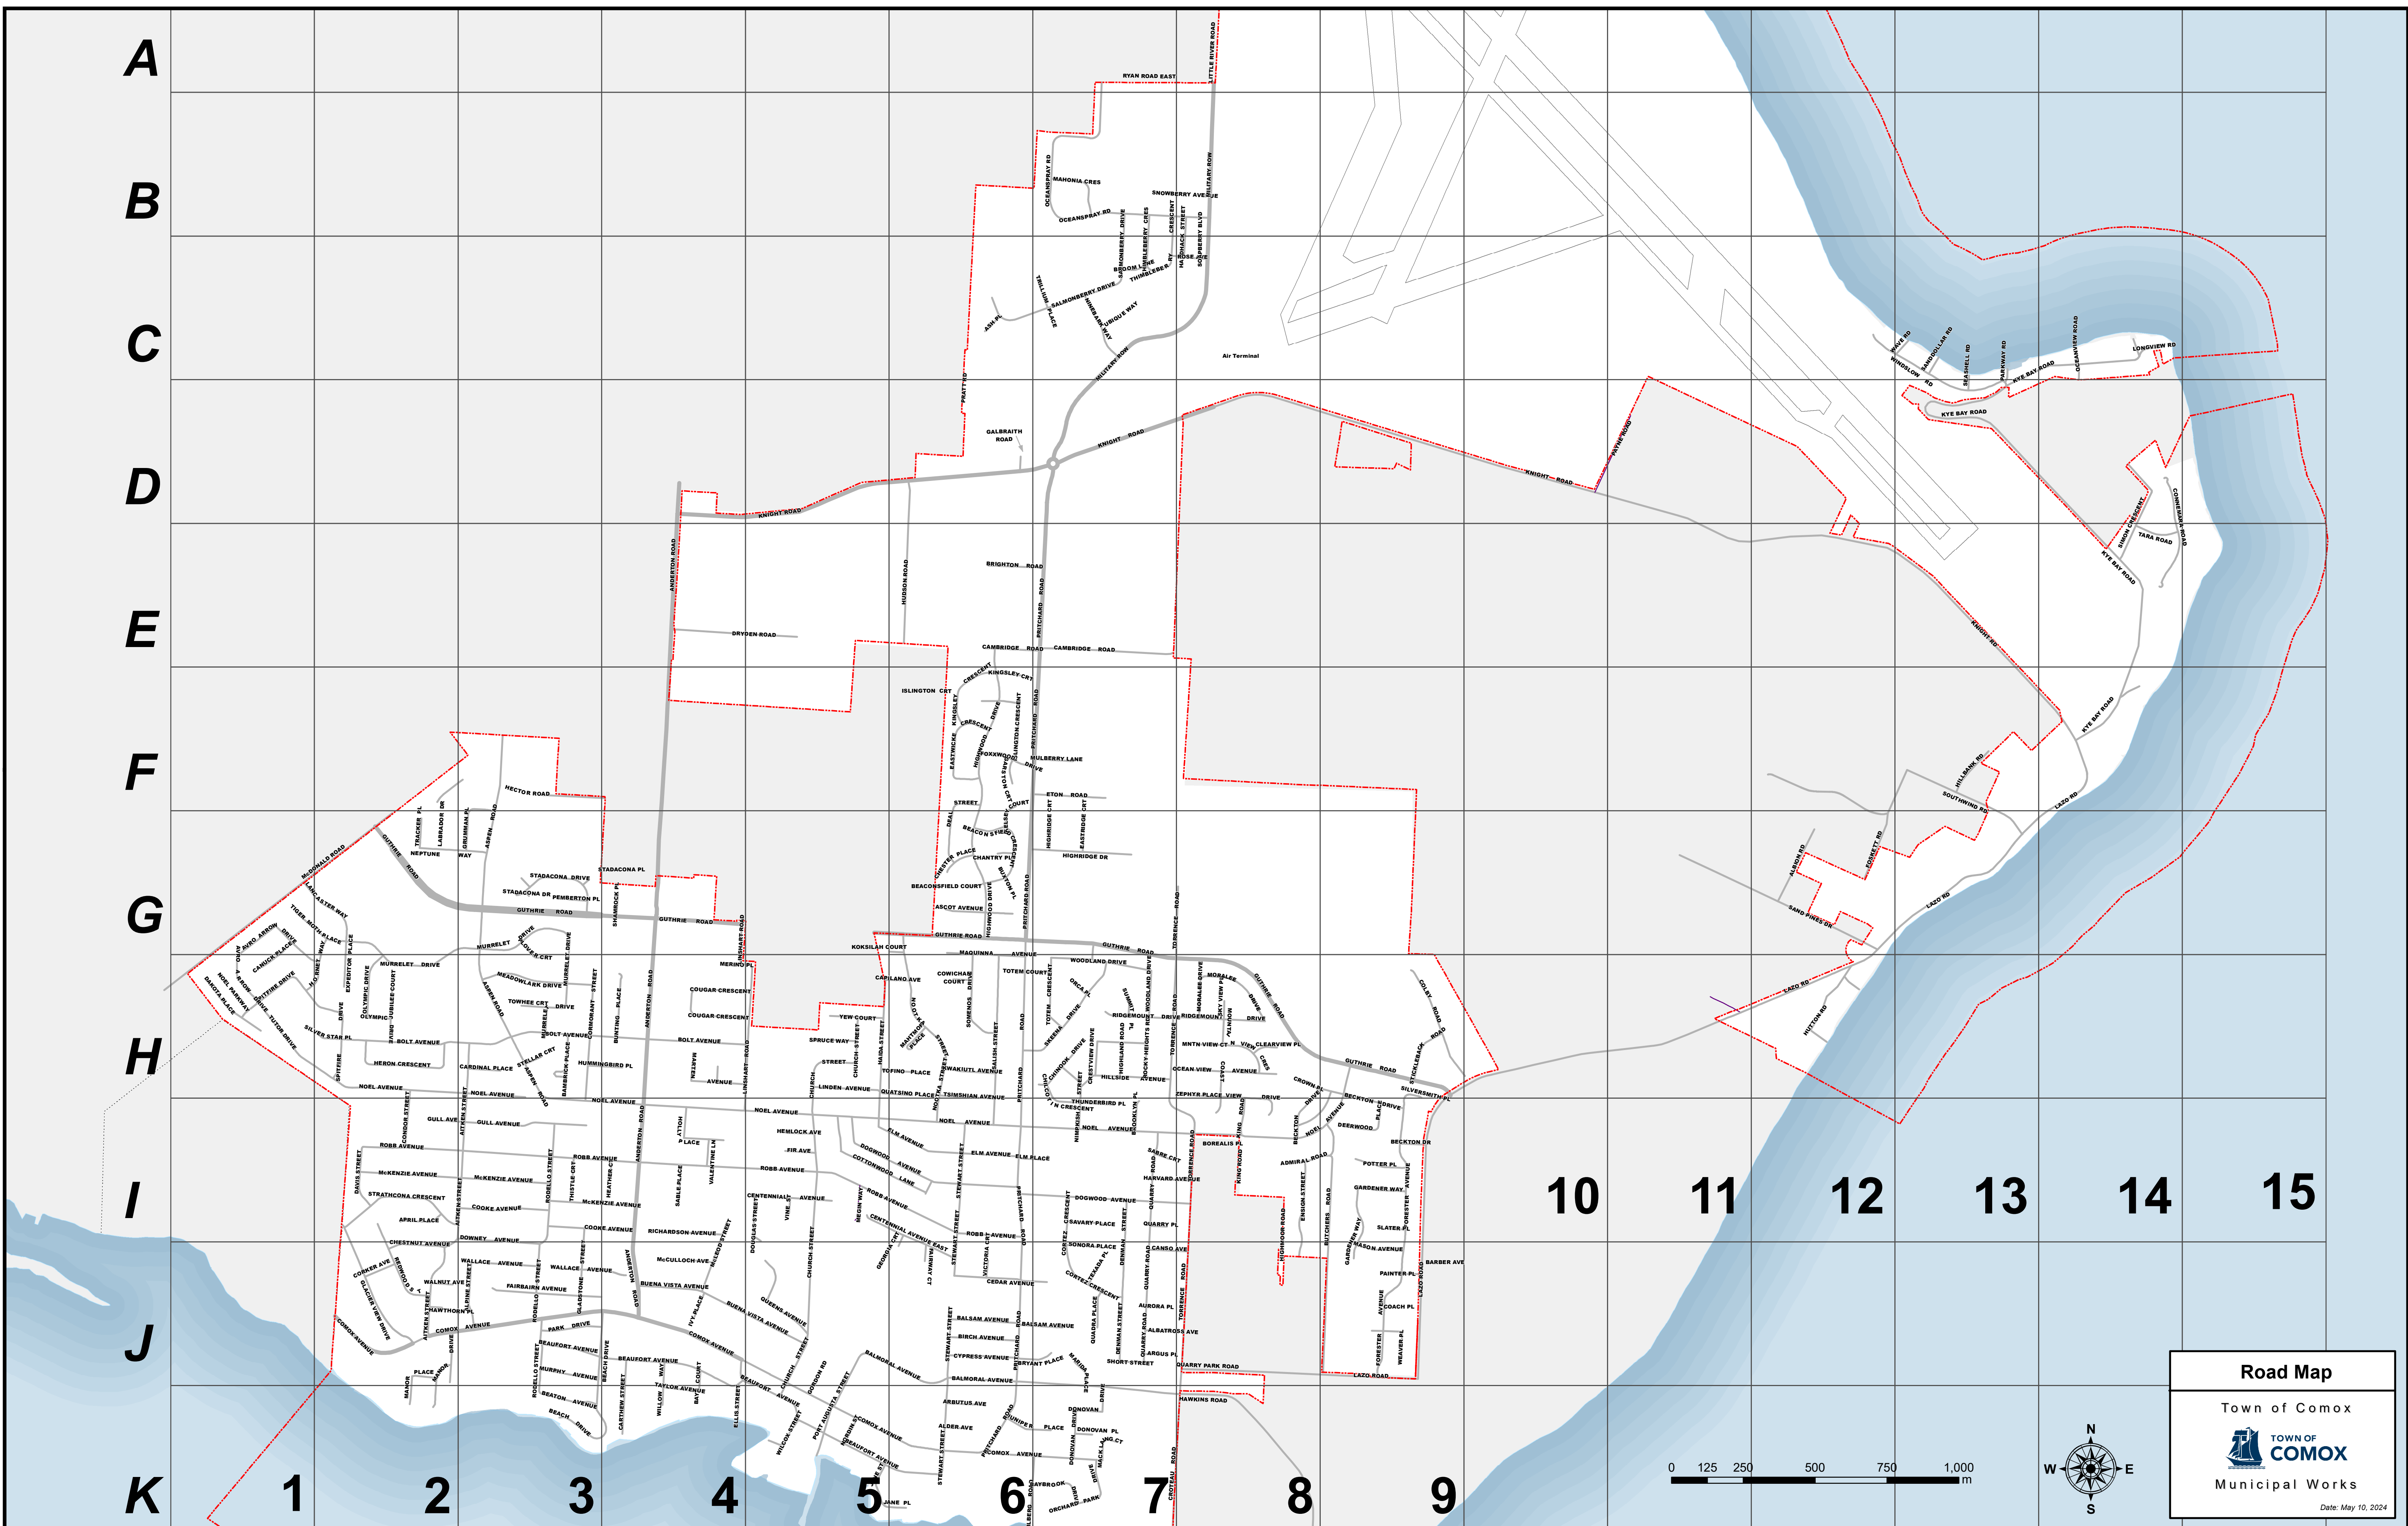

A
B
C
D
E
F
G
H
I
J
K

1 2 3 4 5 6 7 8 9

10 11 12 13 14 15

Road Map
Town of Comox

Municipal Works
Date: May 10, 2024

Admiral Road 8I	Centennial Avenue 5I	Eton Road 7F	Jubilee Court 2H	Nordin Street 5K	Slater Place 9I
Aitken Street 2I	Centennial Avenue East 6I	Expeditor Place 2H	Juniper Place 6K	Ocean View Avenue 8H	Snowberry Avenue 8B
Albatross Avenue 7J	Chantry Place 6G	Fairbairn Avenue 3J	Kelsey Court 6G	Oceanspray Road 7B	Soapberry Blvd 8B
Albion Rd 12G	Chappelle Road 14F	Fairway Court 6J	King Road 8I	Oceanview Road 14C	Somenos Drive 6H
Alder Avenue 6K	Cheetah Court 4H	Filberg Road 6K	Kingsley Court 6F	Olympic Drive 2H	Sonora Place 7I
Alpine Street 3J	Chester Place 6G	Fir Avenue 5I	Kingsley Crescent 6F	Orca Place 7H	Southwind Road 13G
Anderton Road 4E	Chestnut Avenue 2I	Forester Avenue 9I	Knight Road 5D	Orchard Park Drive 7K	Spitfire Drive 1H
April Place 2I	Chilcotin Crescent 7I	Foskett Rd 12G	Koksilah Court 5G	Painter Place 9J	Spruce Way 5H
Arbutus Avenue 6K	Chinook Drive 7H	Foxxwood Drive 6F	Kwakiutl Avenue 6H	Park Drive 3J	Stadacona Drive 3G
Argus Place 7J	Church Street 5H	Galbraith Road 6D	Kye Bay Road 13D	Parkway Rd 13C	Stadacona Place 4G
Ascot Avenue 6G	Clear View Place 8H	Gardener Way 9I	Labrador Drive 2G	Payne Road 11D	Stellar Court 3H
Ash Place 6C	Coach Place 9J	Garston Court 6F	Lancaster Way 2G	Pemberton Place 3G	Stewart Street 6I , 6K
Aspen Road 3G	Coast View Drive 8H	Georgia Court 6J	Lazo Road 13G	Plover Court 3G	Stickleback Road 9H
Aurora Place 7J	Colby Road 9H	Glacier View Drive 2J	Linden Avenue 5H	Port Augusta Street 5J	Strathcona Cres 2I
Avro Arrow Drive 1G	Comox Avenue 3J	Gladstone Street 3J	Linshart Road 5H	Potter Place 9I	Summit Place 7H
Balmoral Avenue 6J	Condor Street 2I	Gordon Rd 5K	Longview Road 14C	Pratt Road 6D	Tara Road 14E
Balsam Avenue 6J	Connemara Road 14D	Grumman Place 3G	Mack Laing Court 7K	Pritchard Road 6I	Taylor Avenue 4K
Bambrick Place 3H	Cooke Avenue 3I	Gull Avenue 3I	Mahonia Crescent 7B	Quadra Place 7J	Texada Place 7J
Barber Avenue 9J	Corker Avenue 2J	Guthrie Road 4G	Mahtmof Place 6H	Quarry Park Road 7J	Thimbleberry Crescent 7C
Bay Court 4K	Cormorant Street 3H	Haida Street 5H	Manor Drive 2K	Quarry Place 7I	Thistle Court 3I
Baybrook Drive 7K	Cortez Crescent 7I	Hardhack Street 8C	Manor Place 2J	Quarry Road 7J	Thunderbird Place 7I
Beach Drive 3K	Cottonwood Lane 5I	Harvard Avenue 7I	Maquinna Avenue 6G	Quatsino Place 6H	Tiger Moth Place 2G
Beaconsfield Court 6G	Cougar Crescent 4H	Hawkins Road 8K	Marida Place 7J	Queens Avenue 5J	Tofino Place 6H
Beaconsfield Crescent	Cowichan Court 6H	Hawthorn Place 2J	Marten Avenue 4H	Redwood Street 2J	Torrence Road 7G
Beaton Avenue 3K	Crestview Drive 7H	Heather Court 4I	Mason Avenue 9J	Richardson Avenue 4I	Totem Court 7H
Beaufort Avenue 4J	Croteau Road 7K	Hector Road 4F	Mcculloch Avenue 4J	Ridgemount Drive 7H	Totem Crescent 7H
Beckton Drive 9H	Crown Place 8H	Hemlock Avenue 5I	Mcdonald Road 2G	Robb Avenue 4I	Towhee Court 3H
Birch Avenue 6J	Cypress Avenue 6J	Hercules Place 2F	Mckenzie Avenue 2I	Rocky Heights Road 7H	Tracker Place 2G
Bolt Avenue 2H	Dakota Place 1H	Heron Crescent 2H	Mcleod Street 4J	Rodello Street 3I	Trillium Place 7C
Borealis Place 8I	Davis Street 2I	Highland Road 7H	Meadowlark Drive 3H	Rose Avenue 8C	Tsimshian Avenue 6H
Brighton Road 6E	Deal Street 6G	Highmoor Road 8I	Megin Way 5I	Sable Place 4I	Tutor Drive 1H
Brooklyn Place 7I	Deerwood Place 9I	Highridge Court 7G	Merino Place 4H	Sabre Court 7I	Ubique Way 7C
Broom Lane 7C	Denman Street 7J	Highridge Drive 7G	Military Row 7D , 8B	Salish Street 6H	Valentine Ln 4I
Bryant Place 7J	Dogwood Avenue 6I	Highwood Drive 6F	Moralee Drive 8H	Salmonberry Drive 7C	Victoria Court 6J
Buena Vista Avenue 4I	Donovan Drive 7K	Hillside Avenue 7H	Mountain View Court 8H	Sand Pines Drive 12G	Vine Street 5I
Bunting Place 4H	Donovan Place 7K	Holly Place 4I	Mountain View Crescent 8H	Sanddollar Rd 13C	Wallace Avenue 3J
Butchers Road 9I	Douglas Street 5I	Hornet Way 1H	Mulberry Lane 7F	Savary Place 7I	Walnut Avenue 2J
Buxton Place 6G	Downey Avenue 3I	Hudson Road 6E	Murphy Avenue 3J	Seashell Rd 13D	Wave Road 13C
Cambridge Road 6E	Dryden Road 5E	Hummingbird Place 4H	Murrelet Drive 2H	Shamrock Place 4G	Weaver Place 9J
Canso Avenue 7J	Eastridge Court 7G	Hutton Road 12H	Neptune Way 2G	Short Street 7J	Wilcox Street 5K
Canuck Place 1H	Eastwicke Crescent 6F	Islington Court 6F	Nimpkish Street 7H	Silver Star Place 2H	Willow Way 4K
Capilano Avenue 5H	Ellis Street 4K	Islington Crescent 6F	Ninebark Way 7C	Silversmith Place 9H	Windslow Road 13C
Cardinal Place 3H	Elm Avenue 6I	Ivy Place 4J	Noel Avenue 6I	Simon Crescent 14D	Woodland Drive 7H
Carthew Street 4K	Elm Place 7I	Jane Place 6K	Noel Parkway 1H	Skeena Drive 7G	Yew Court 5H
Cedar Avenue 6J	Ensign Street 8I	Jane St 5K	Nootka Street 6H	Sky View Place 8H	Zephyr Place 8H