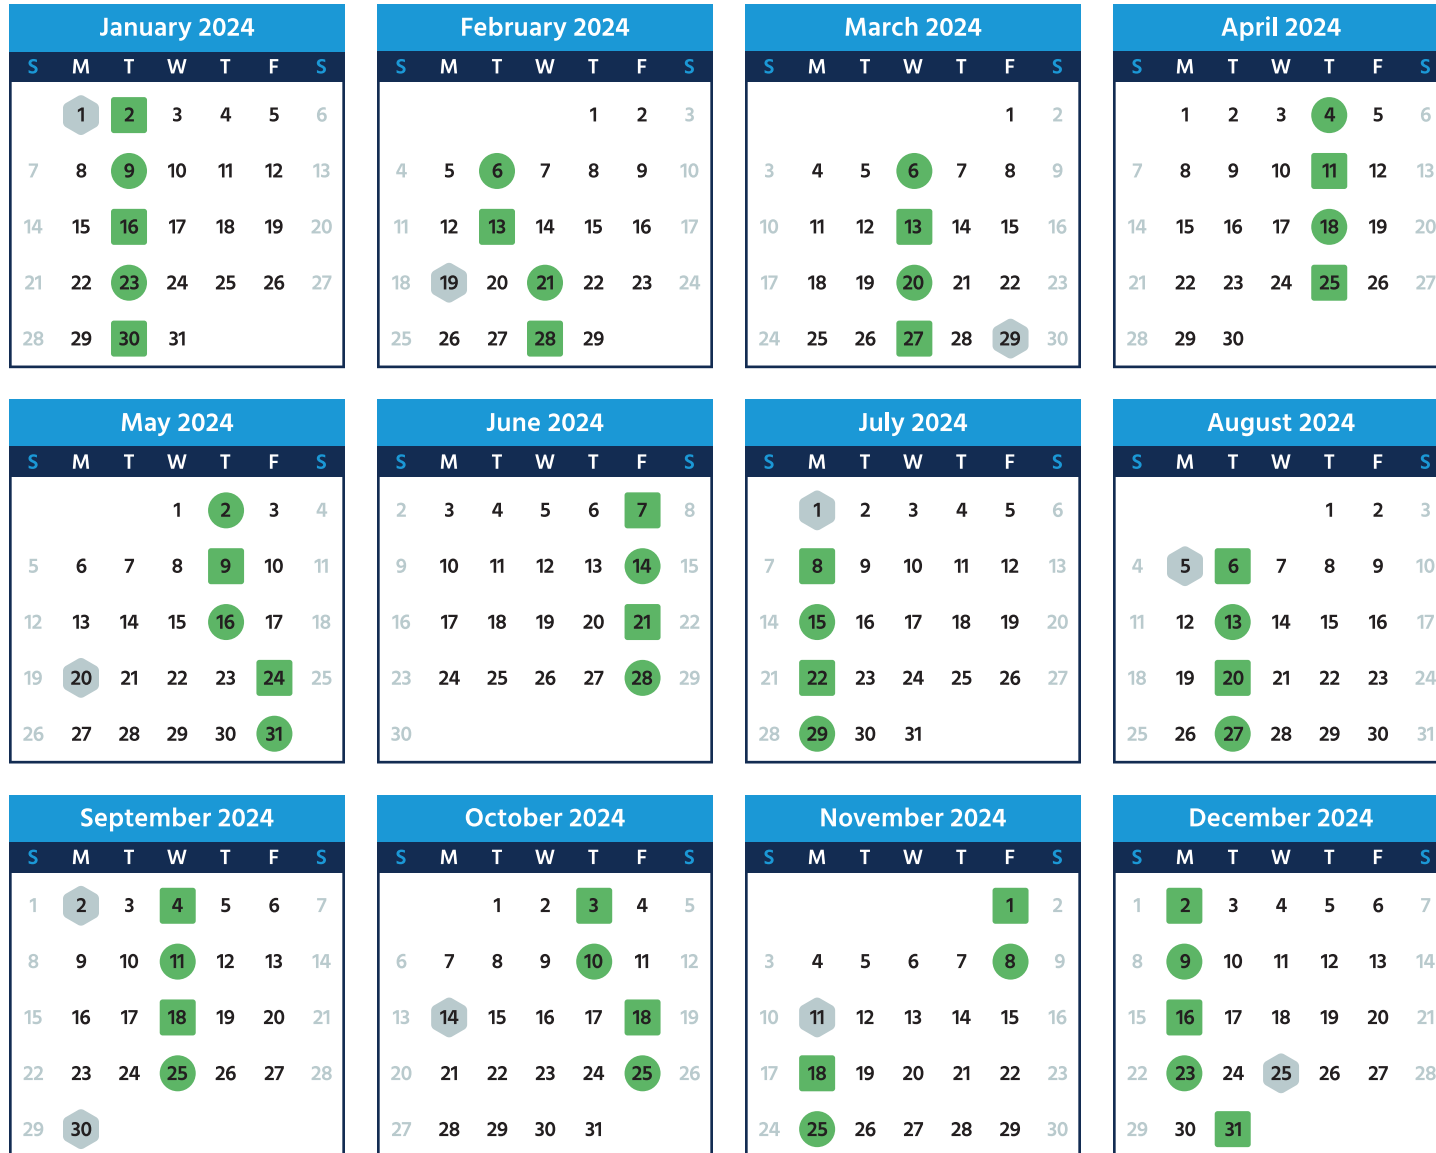

# CURBSIDE WASTE COLLECTION GUIDE

## AUTOMATED CARTS PICK-UP

Garbage • Recycling • Organics (Food & Yard Waste)

January to December 2024

## NEW COLLECTION ZONES & SCHEDULES

TOWN OF  
**COMOX**

1809 Beaufort Avenue, Comox • V9M 1R9

[www.comox.ca/solidwaste](http://www.comox.ca/solidwaste)

# COLLECTION SCHEDULE

TAKE TO CURBSIDE BY 8AM

● GARBAGE & ORGANICS

■ RECYCLING & ORGANICS

  STATUTORY HOLIDAYS\*

\*Weekend statutory holidays are not highlighted as they do not impact the regular weekday curbside collection schedule.