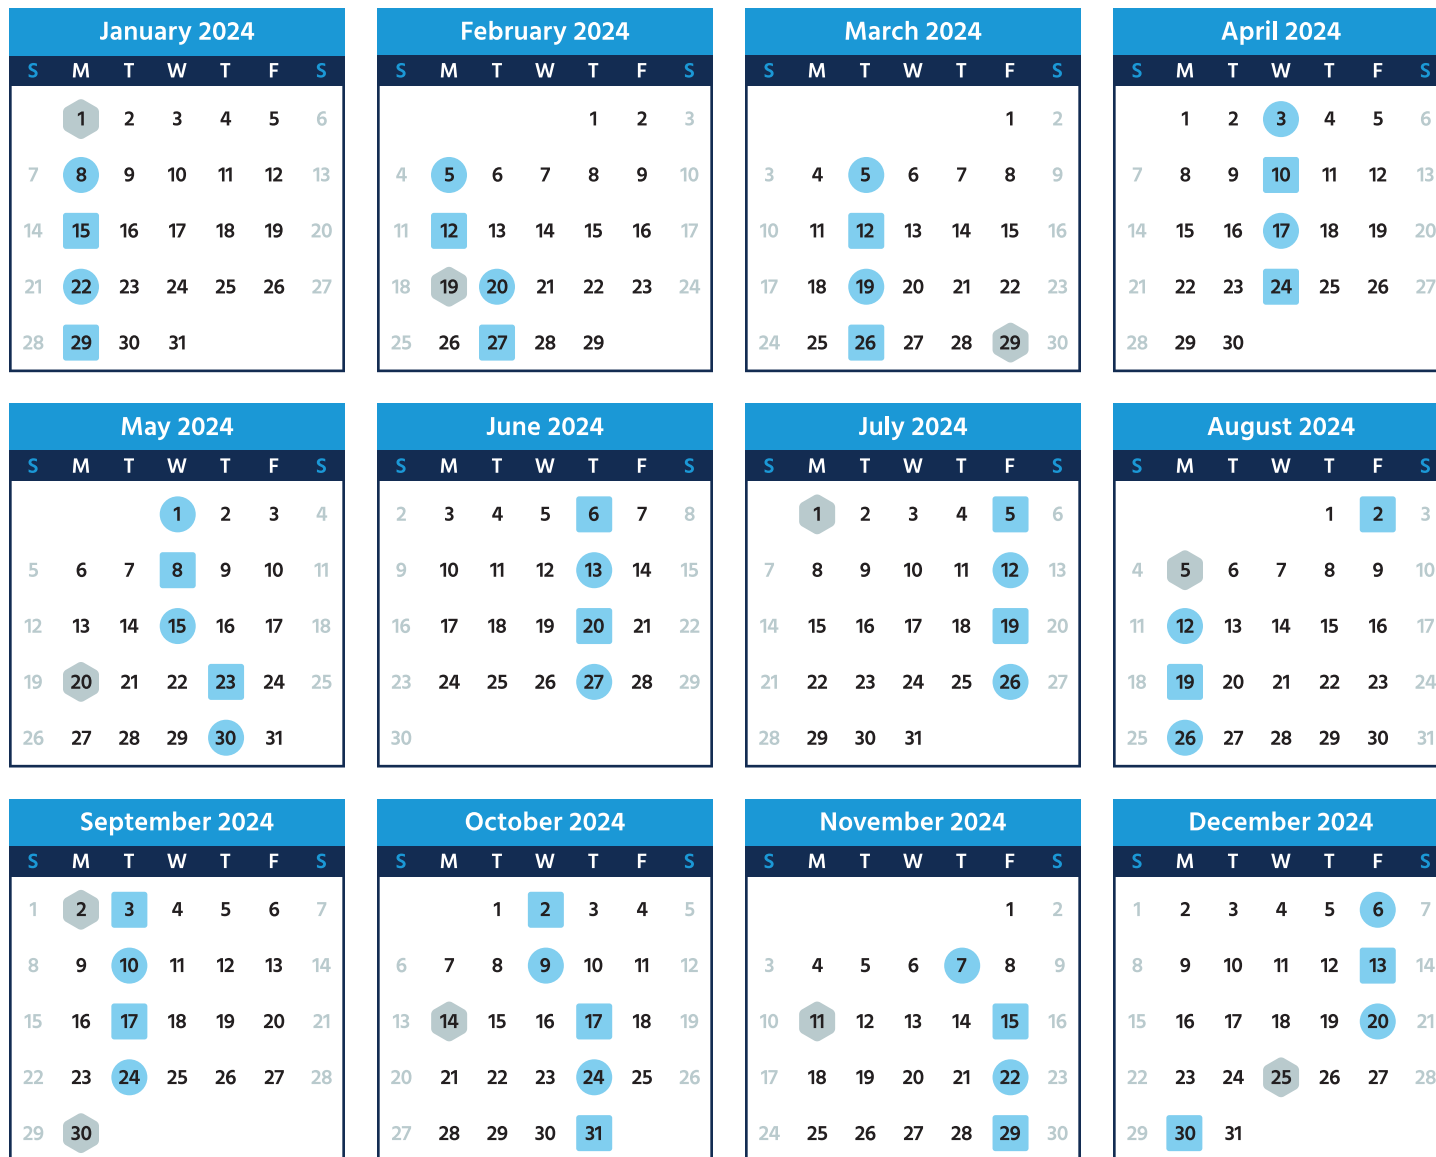

CURBSIDE WASTE COLLECTION GUIDE

AUTOMATED CARTS PICK-UP

Garbage • Recycling • Organics (Food & Yard Waste)

January to December 2024

NEW COLLECTION ZONES & SCHEDULES

TOWN OF COMOX

1809 Beaufort Avenue, Comox • V9M 1R9

www.comox.ca/solidwaste

COLLECTION SCHEDULE

TAKE TO CURBSIDE BY 8AM

● GARBAGE & ORGANICS

■ RECYCLING & ORGANICS

◉ STATUTORY HOLIDAYS*

*Weekend statutory holidays are not highlighted as they do not impact the regular weekday curbside collection schedule.