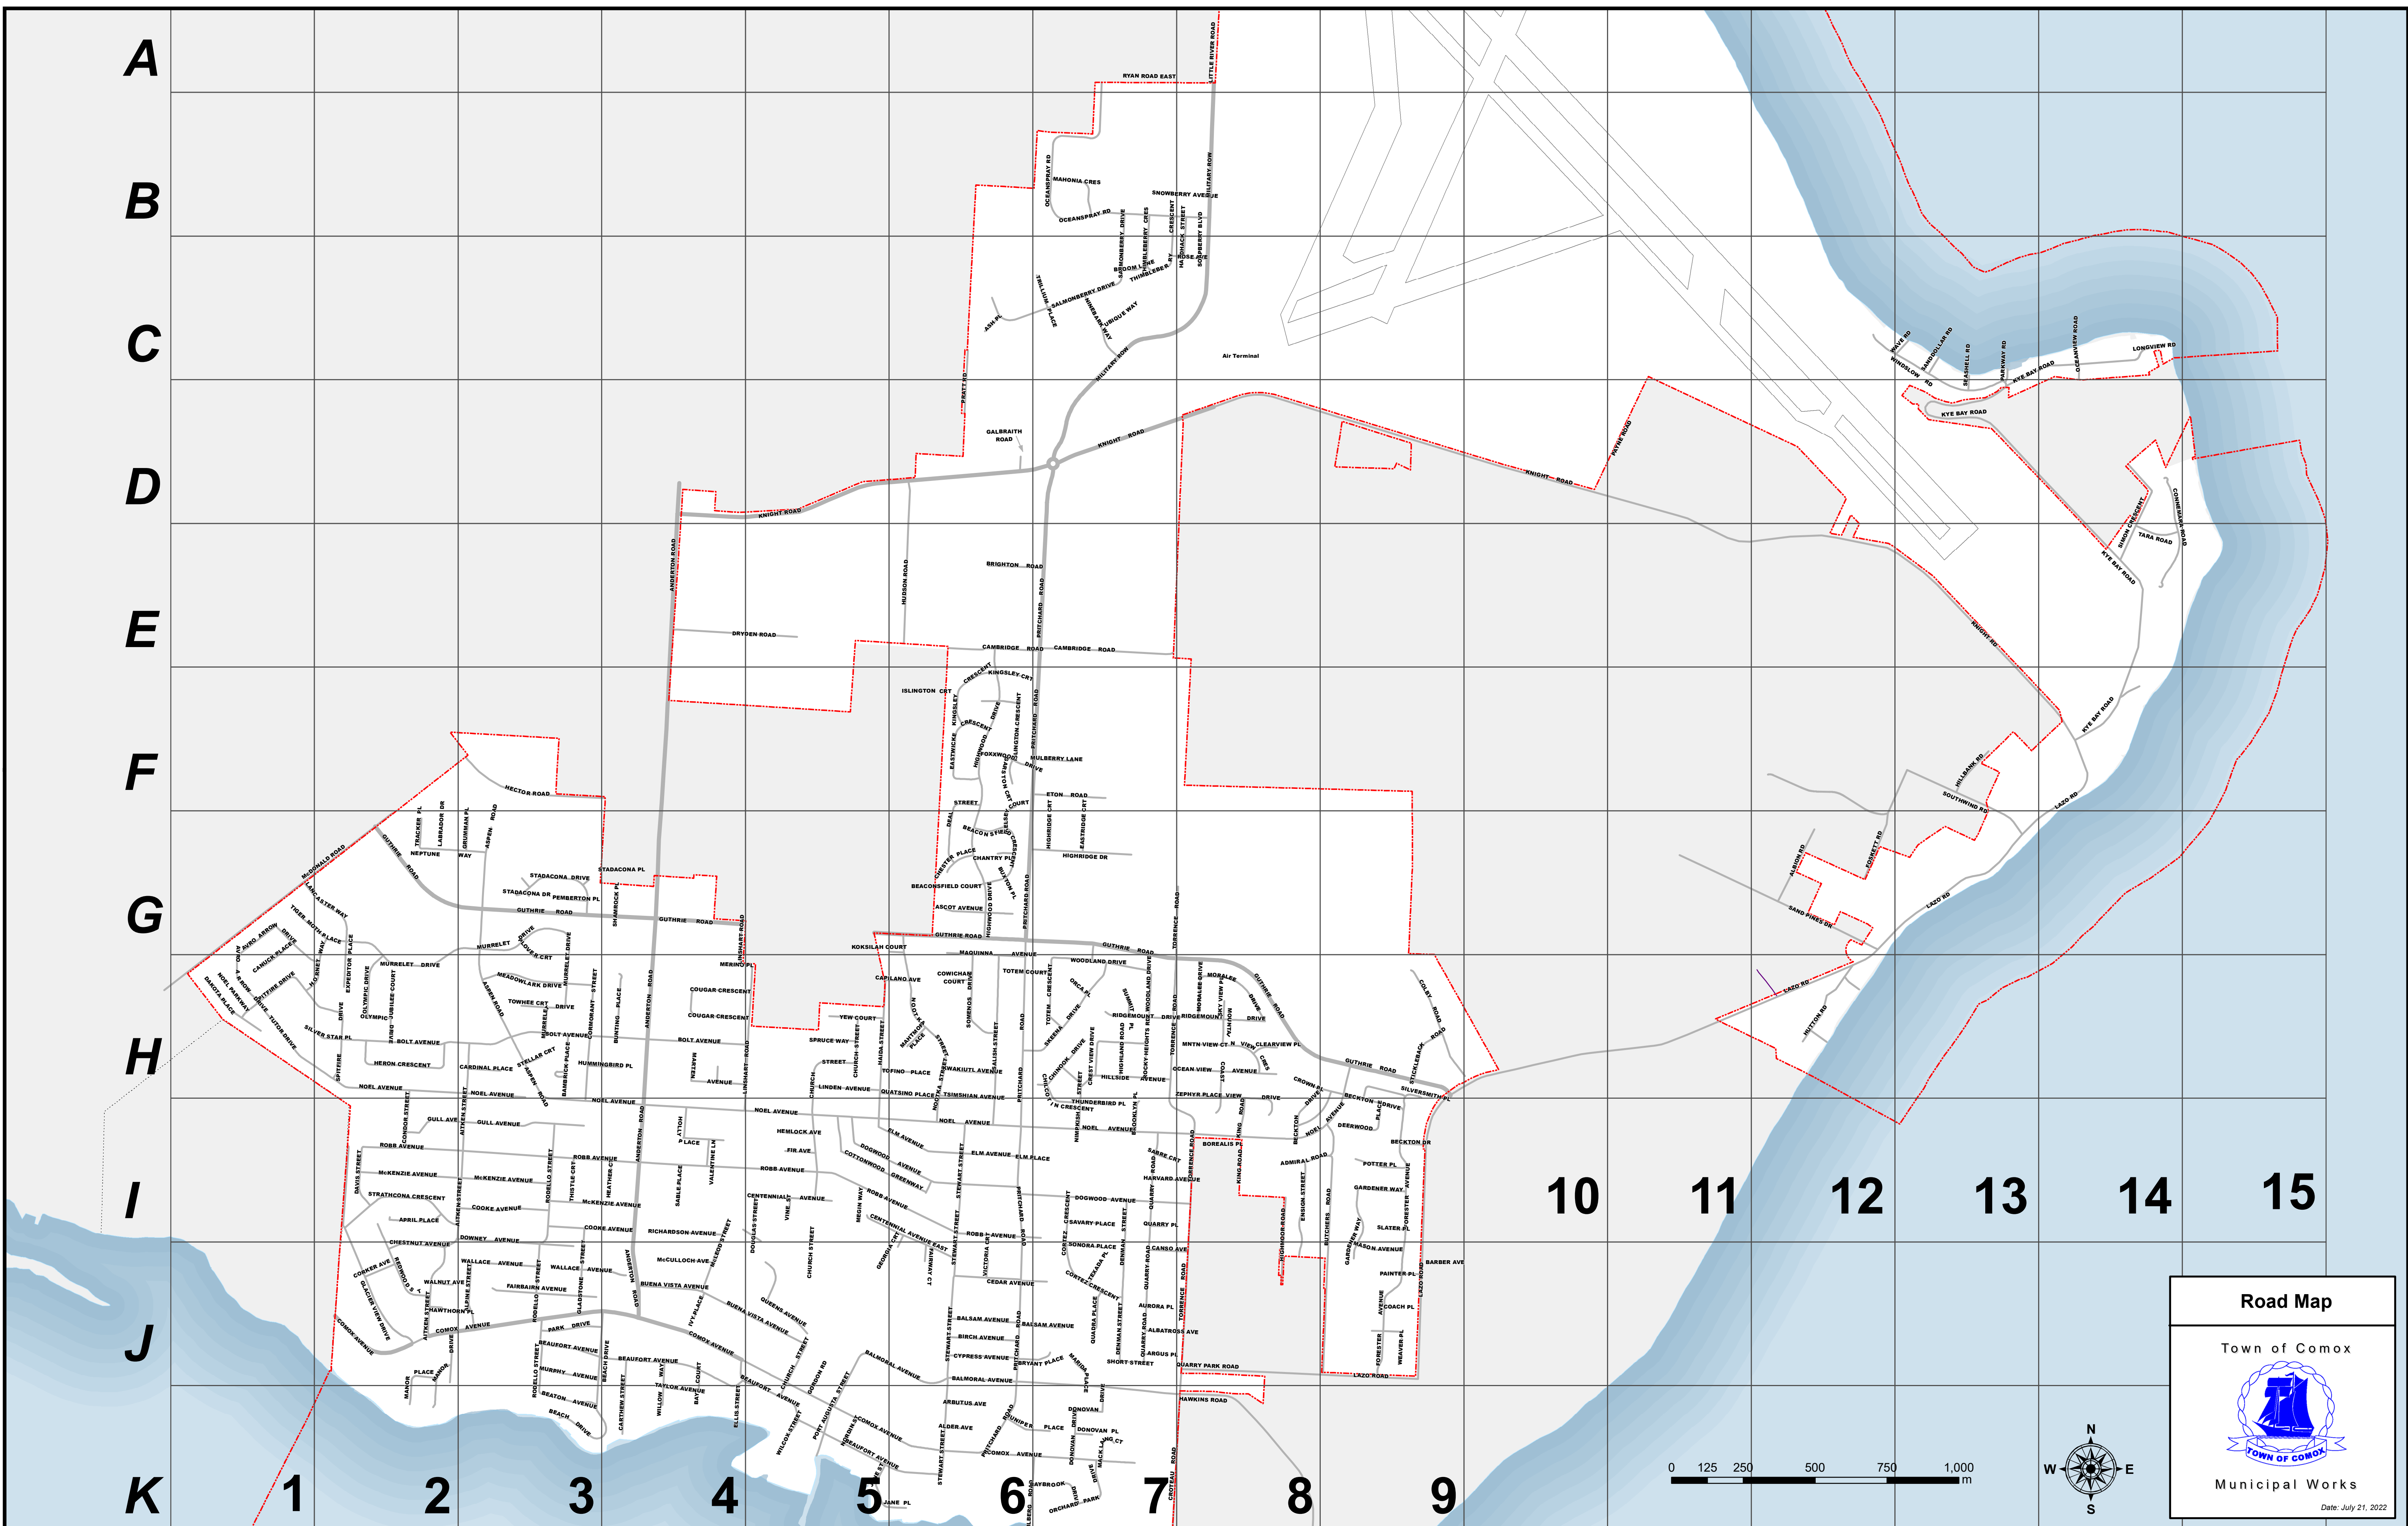

A  
B  
C  
D  
E  
F  
G  
H  
I  
J  
K

1 2 3 4 5 6 7 8 9

10 11 12 13 14 15

**Road Map**

Town of Comox

Municipal Works

Date: July 21, 2022

Admiral Road 8I	Centennial Avenue 5I	Expeditor Place 2H	Kelsey Court 6G	Ocean View Avenue 8H	Snowberry Avenue 8B
Aitken Street 2I	Centennial Avenue East 6I	Fairbairn Avenue 3J	King Road 8I	Oceanspray Road 7B	Soapberry Blvd 8B
Albatross Avenue 7J	Chantry Place 6G	Fairway Court 6J	Kingsley Court 6F	Oceanview Road 14C	Somenos Drive 6H
Albion Rd 12G	Cheetah Court 4H	Filberg Road 6K	Kingsley Crescent 6F	Olympic Drive 2H	Sonora Place 7I
Alder Avenue 6K	Chester Place 6G	Fir Avenue 5I	Knight Road 5D	Orca Place 7H	Southwind Road 13G
Alpine Street 3J	Chestnut Avenue 2I	Forester Avenue 9I	Koksilah Court 5G	Orchard Park Drive 7K	Spitfire Drive 1H
Anderton Road 4E	Chilcotin Crescent 7I	Foskett Rd 12G	Kwakiutl Avenue 6H	Painter Place 9J	Spruce Way 5H
April Place 2I	Chinook Drive 7H	Foxxwood Drive 6F	Kye Bay Road 13D	Park Drive 3J	Stadacona Drive 3G
Arbutus Avenue 6K	Church Street 5H	Galbraith Road 6D	Labrador Drive 2G	Parkway Rd 13C	Stadacona Place 4G
Argus Place 7J	Clearview Place 8H	Gardener Way 9I	Lancaster Way 2G	Payne Road 11D	Stellar Court 3H
Ascot Avenue 6G	Coach Place 9J	Garston Court 6F	Lazo Road 13G	Pemberton Place 3G	Stewart Street 6I
Ash Place 6C	Coast View Drive 8H	Georgia Court 6J	Linden Avenue 5H	Plover Court 3G	Stewart Street 6K
Aspen Road 3G	Colby Road 9H	Glacier View Drive 2J	Linshart Road 5H	Port Augusta Street 5J	Stickleback Road 9H
Aurora Place 7J	Comox Avenue 3J	Gladstone Street 3J	Longview Road 14C	Potter Place 9I	Strathcona Cres 2I
Avro Arrow Drive 1G	Condor Street 2I	Gordon Rd 5K	Mack Laing Court 7K	Pratt Road 6D	Summit Place 7H
Balmoral Avenue 6J	Connemara Road 14D	Grumman Place 3G	Mahonia Crescent 7B	Pritchard Road 6I	Tara Road 14E
Balsam Avenue 6J	Cooke Avenue 3I	Gull Avenue 3I	Mahtmof Place 6H	Quadra Place 7J	Taylor Avenue 4K
Bambrick Place 3H	Corker Avenue 2J	Guthrie Road 4G	Manor Drive 2K	Quarry Park Road 7J	Texada Place 7J
Barber Avenue 9J	Cormorant Street 3H	Haida Street 5H	Manor Place 2J	Quarry Place 7I	Thimbleberry Crescent 7C
Bay Court 4K	Cortez Crescent 7I	Hardhack Street 8C	Maquinna Avenue 6G	Quarry Road 7J	Thistle Court 3I
Baybrook Drive 7K	Cottonwood Greenway 5I	Harvard Avenue 7I	Marida Place 7J	Quatsino Place 6H	Thunderbird Place 7I
Beach Drive 3K	Cougar Crescent 4H	Hawkins Road 8K	Marten Avenue 4H	Queens Avenue 5J	Tiger Moth Place 2G
Beaconsfield Court 6G	Cowichan Court 6H	Hawthorn Place 2J	Mason Avenue 9J	Redwood Street 2J	Tofino Place 6H
Beaconsfield Crescent 6G	Crestview Drive 7H	Heather Court 4I	Mcculloch Avenue 4J	Richardson Avenue 4I	Torrence Road 7G
Beaton Avenue 3K	Croteau Road 7K	Hector Road 4F	Mcdonald Road 2G	Ridgemount Drive 7H	Totem Court 7H
Beaufort Avenue 4J	Crown Place 8H	Hemlock Avenue 5I	Mckenzie Avenue 2I	Robb Avenue 4I	Totem Crescent 7H
Beckton Drive 9H	Cypress Avenue 6J	Heron Crescent 2H	Mcleod Street 4J	Rocky Heights Road 7H	Towhee Court 3H
Birch Avenue 6J	Dakota Place 1H	Highland Road 7H	Meadowlark Drive 3H	Rodello Street 3I	Tracker Place 2G
Bolt Avenue 2H	Davis Street 2I	Highmoor Road 8I	Megin Way 5I	Rose Avenue 8C	Trillium Place 7C
Borealis Place 8I	Deal Street 6G	Highridge Court 7G	Merino Place 4H	Sable Place 4I	Tsimshian Avenue 6H
Brighton Road 6E	Deerwood Place 9I	Highridge Drive 7G	Military Row 7D	Sabre Court 7I	Tutor Drive 1H
Brooklyn Place 7I	Denmam Street 7J	Highwood Drive 6F	Military Row 8B	Salish Street 6H	Ubique Way 7C
Broom Lane 7C	Dogwood Avenue 6I	Hillside Avenue 7H	Moralee Drive 8H	Salmonberry Drive 7C	Valentine Ln 4I
Bryant Place 7J	Donovan Drive 7K	Holly Place 4I	Mountain View Court 8H	Sand Pines Drive 12G	Victoria Court 6J
Buena Vista Avenue 4J	Donovan Place 7K	Hornet Way 1H	Mountain View Crescent 8H	Sanddollar Rd 13C	Vine Street 5I
Bunting Place 4H	Douglas Street 5I	Hudson Road 6E	Mulberry Lane 7F	Savary Place 7I	Wallace Avenue 3J
Butchers Road 9I	Downey Avenue 3I	Hummingbird Place 4H	Murphy Avenue 3J	Seashell Rd 13D	Walnut Avenue 2J
Buxton Place 6G	Dryden Road 5E	Hutton Road 12H	Murrelet Drive 2H	Shamrock Place 4G	Wave Road 13C
Cambridge Road 6E	Eastridge Court 7G	Islington Court 6F	Neptune Way 2G	Short Street 7J	Wilcox Street 5K
Canso Avenue 7J	Eastwicke Crescent 6F	Islington Crescent 6F	Nimkish Street 7H	Silver Star Place 2H	Willow Way 4K
Canuck Place 1H	Ellis Street 4K	Ivy Place 4J	Ninebark Way 7C	Silversmith Place 9H	Windslow Road 13C
Capilano Avenue 5H	Elm Avenue 6I	Jane Place 6K	Noel Avenue 6I	Simon Crescent 14D	Woodland Drive 7H
Cardinal Place 3H	Elm Place 7I	Jane St 5K	Noel Parkway 1H	Skeena Drive 7G	Yew Court 5H
Carthew Street 4K	Ensign Street 8I	Jubilee Court 2H	Nootka Street 6H	Sky View Place 8H	Zephyr Place 8H
Cedar Avenue 6J	Eton Road 7F	Juniper Place 6K	Nordin Street 5K	Slater Place 9I	