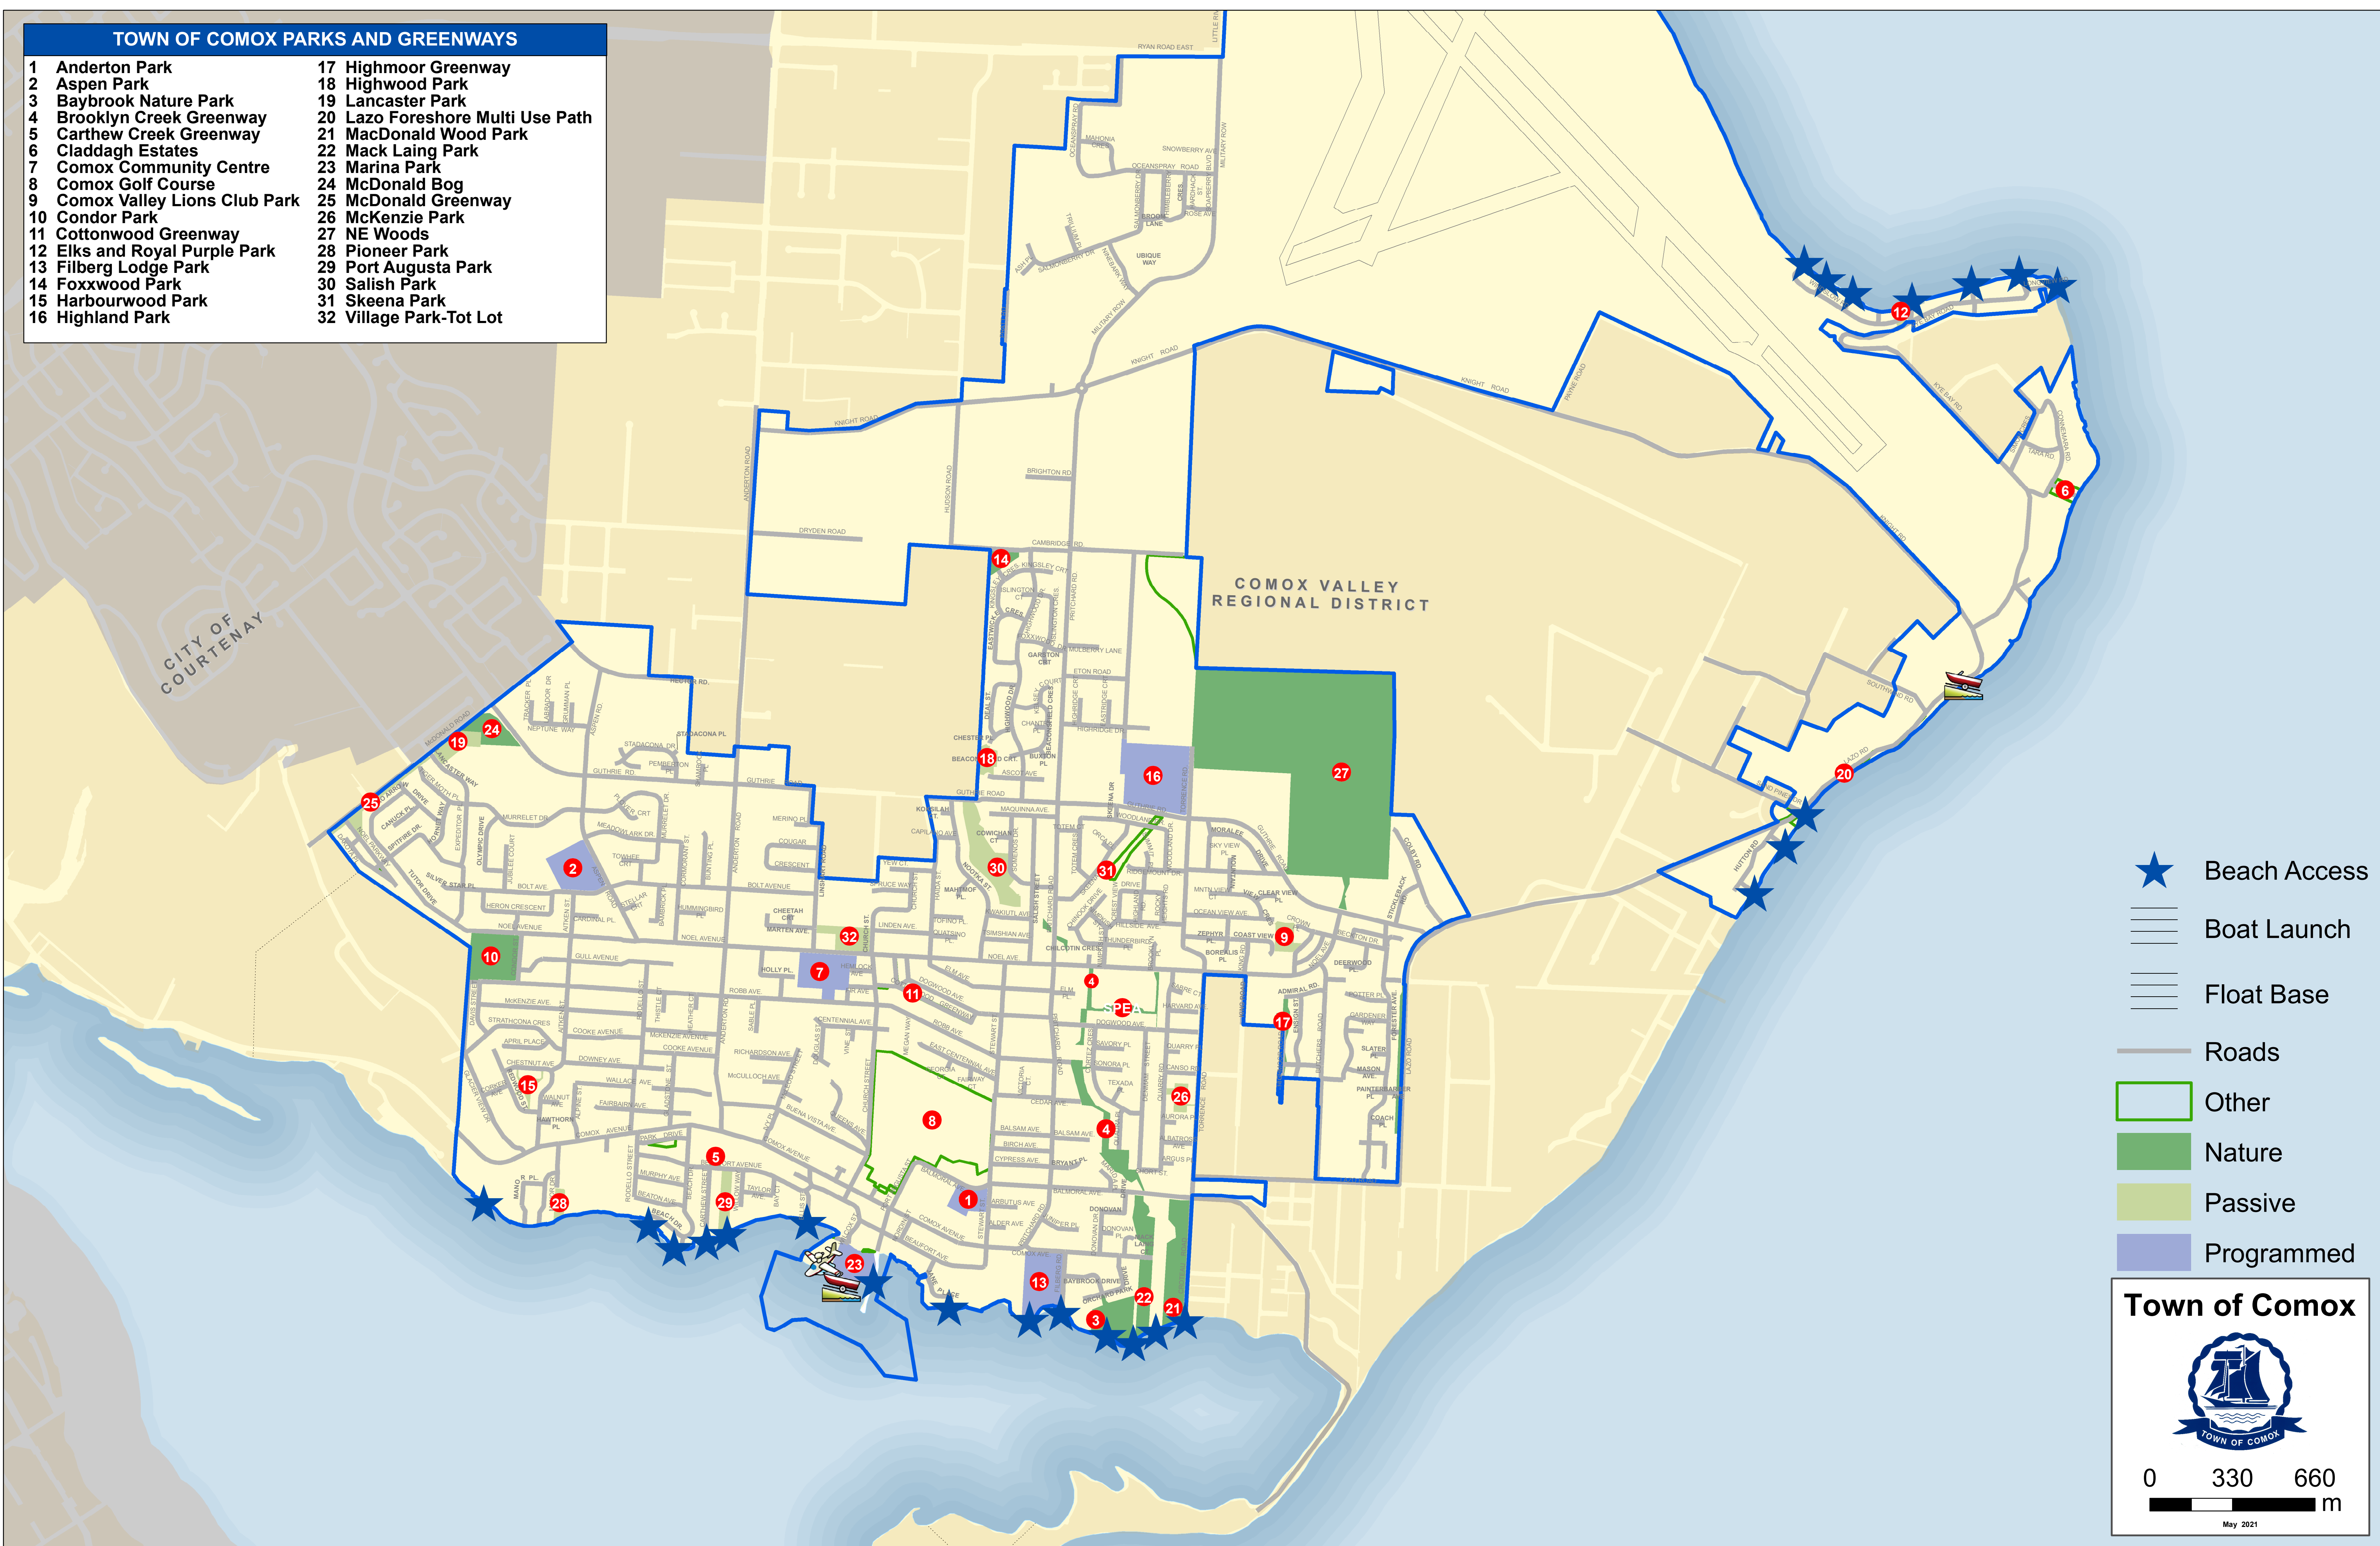

**TOWN OF COMOX PARKS AND GREENWAYS**

- |                                |                                  |
|--------------------------------|----------------------------------|
| 1 Anderton Park                | 17 Highmoor Greenway             |
| 2 Aspen Park                   | 18 Highwood Park                 |
| 3 Baybrook Nature Park         | 19 Lancaster Park                |
| 4 Brooklyn Creek Greenway      | 20 Lazo Foreshore Multi Use Path |
| 5 Carthew Creek Greenway       | 21 MacDonald Wood Park           |
| 6 Claddagh Estates             | 22 Mack Laing Park               |
| 7 Comox Community Centre       | 23 Marina Park                   |
| 8 Comox Golf Course            | 24 McDonald Bog                  |
| 9 Comox Valley Lions Club Park | 25 McDonald Greenway             |
| 10 Condor Park                 | 26 McKenzie Park                 |
| 11 Cottonwood Greenway         | 27 NE Woods                      |
| 12 Elks and Royal Purple Park  | 28 Pioneer Park                  |
| 13 Filberg Lodge Park          | 29 Port Augusta Park             |
| 14 Foxxwood Park               | 30 Salish Park                   |
| 15 Harbourwood Park            | 31 Skeena Park                   |
| 16 Highland Park               | 32 Village Park-Tot Lot          |

-  Beach Access
-  Boat Launch
-  Float Base
-  Roads
-  Other
-  Nature
-  Passive
-  Programmed

**Town of Comox**

0 330 660 m

May 2021