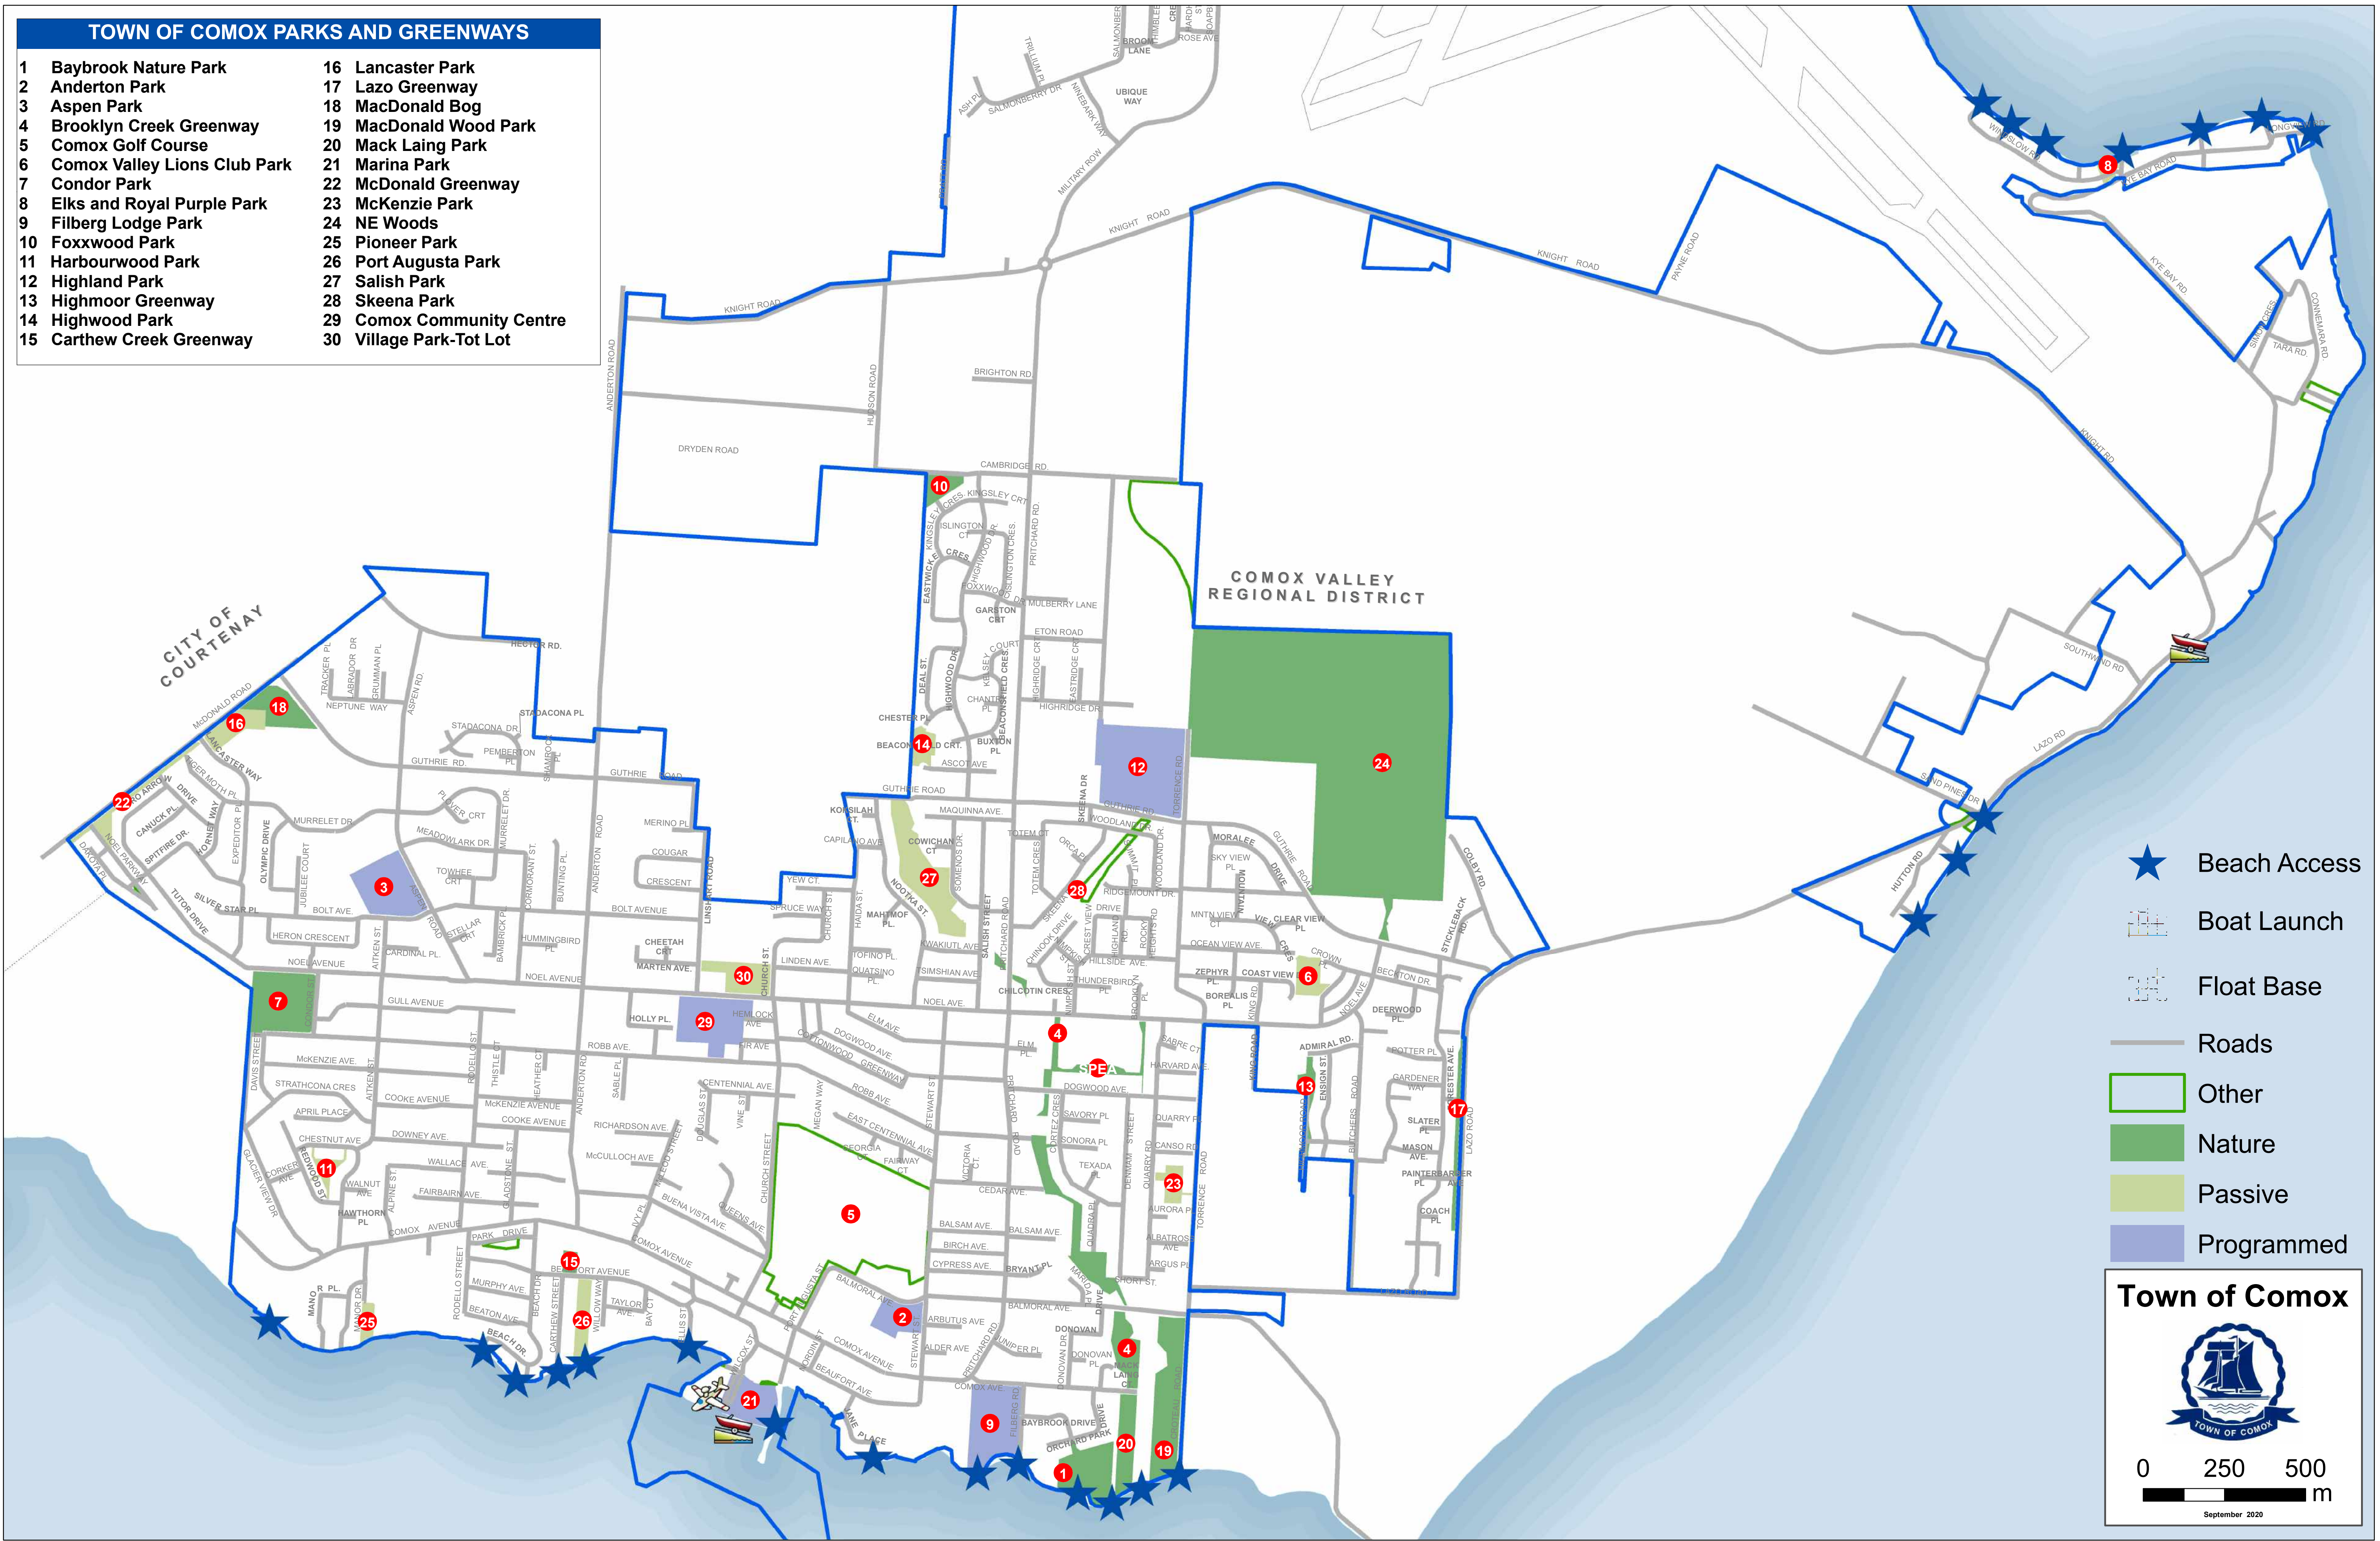

# TOWN OF COMOX PARKS AND GREENWAYS

- |                                |                           |
|--------------------------------|---------------------------|
| 1 Baybrook Nature Park         | 16 Lancaster Park         |
| 2 Anderton Park                | 17 Lazo Greenway          |
| 3 Aspen Park                   | 18 MacDonald Bog          |
| 4 Brooklyn Creek Greenway      | 19 MacDonald Wood Park    |
| 5 Comox Golf Course            | 20 Mack Laing Park        |
| 6 Comox Valley Lions Club Park | 21 Marina Park            |
| 7 Condor Park                  | 22 McDonald Greenway      |
| 8 Elks and Royal Purple Park   | 23 McKenzie Park          |
| 9 Filberg Lodge Park           | 24 NE Woods               |
| 10 Foxxwood Park               | 25 Pioneer Park           |
| 11 Harbourwood Park            | 26 Port Augusta Park      |
| 12 Highland Park               | 27 Salish Park            |
| 13 Highmoor Greenway           | 28 Skeena Park            |
| 14 Highwood Park               | 29 Comox Community Centre |
| 15 Carthew Creek Greenway      | 30 Village Park-Tot Lot   |

- Beach Access
- Boat Launch
- Float Base
- Roads
- Nature
- Passive
- Programmed

**Town of Comox**

0 250 500 m

September 2020